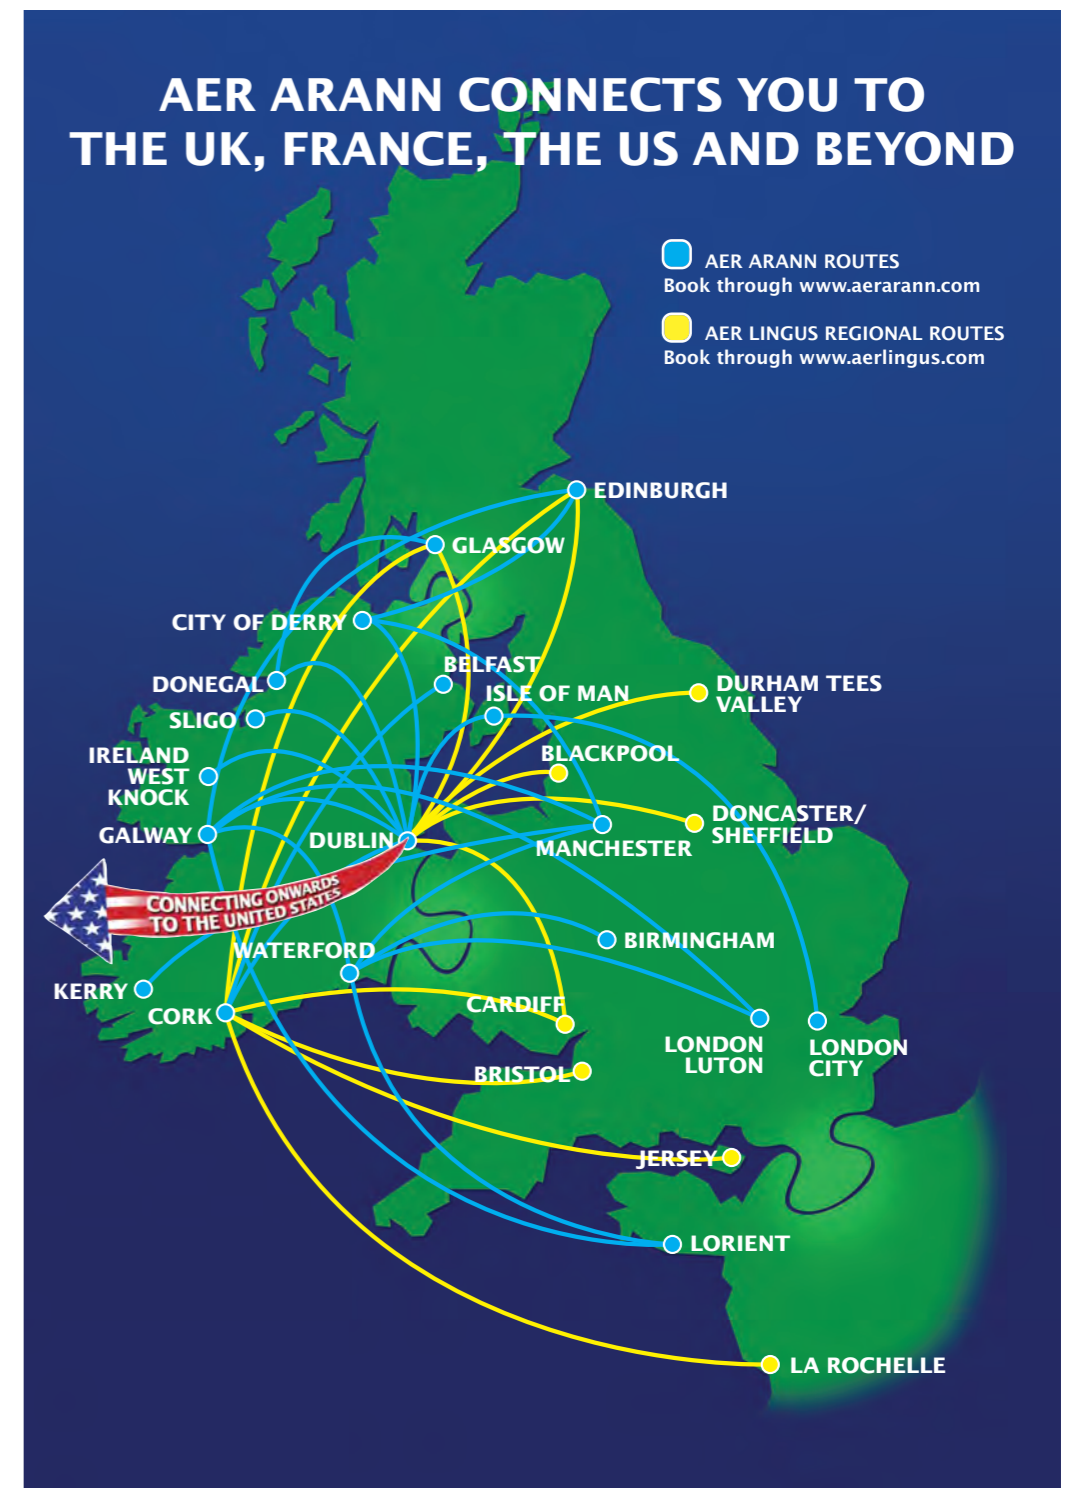

Waterford to Manchester

FLIGHT	DEPART	ARRIVE	MTWTFSS
RE 567	11.20	12.35	••••~•
RE 567	13.30	14.45	••••~•

Manchester to Waterford

FLIGHT	DEPART	ARRIVE	MTWTFSS
RE 568	11.45	13.05	••••~•
RE 568	13.05	14.25	••••~•

ISLE OF MAN

Isle of Man to Dublin

FLIGHT	DEPART	ARRIVE	MTWTFSS
RE 374	10.25	11.05	••••~•
RE 374	11.10	11.50	••••~•
RE 378	15.00	15.40	••••~•
RE 378	17.15	17.55	••••~•

Dublin to Isle of Man

FLIGHT	DEPART	ARRIVE	MTWTFSS
RE 373	09.15	10.00	••••~•
RE 373	12.15	13.00	••••~•
RE 377	13.45	14.30	••••~•
RE 377	16.00	16.45	••••~•

Isle of Man to London City

FLIGHT	DEPART	ARRIVE	MTWTFSS
RE 801	07.20	08.45	••••~•
RE 805	13.35	15.00	••••~•
RE 807	17.35	19.00	••••~•

London City to Isle of Man

FLIGHT	DEPART	ARRIVE	MTWTFSS
RE 802	09.15	10.40	••••~•
RE 806	15.25	16.50	••••~•
RE 808	19.30	20.50	••••~•

For information on Terms & Conditions please visit www.AerArann.com

The following Aer Lingus Regional routes are operated by Aer Arann. Please visit www.aerlingus.com to book: Cork-Bristol, Cork – Cardiff, Cork – Edinburgh, Cork – Glasgow, Cork – Jersey, Cork – La Rochelle, Dublin – Blackpool, Dublin – Cardiff, Dublin – Edinburgh, Dublin – Doncaster Sheffield, Dublin – Durham Tees Valley, Dublin – Glasgow